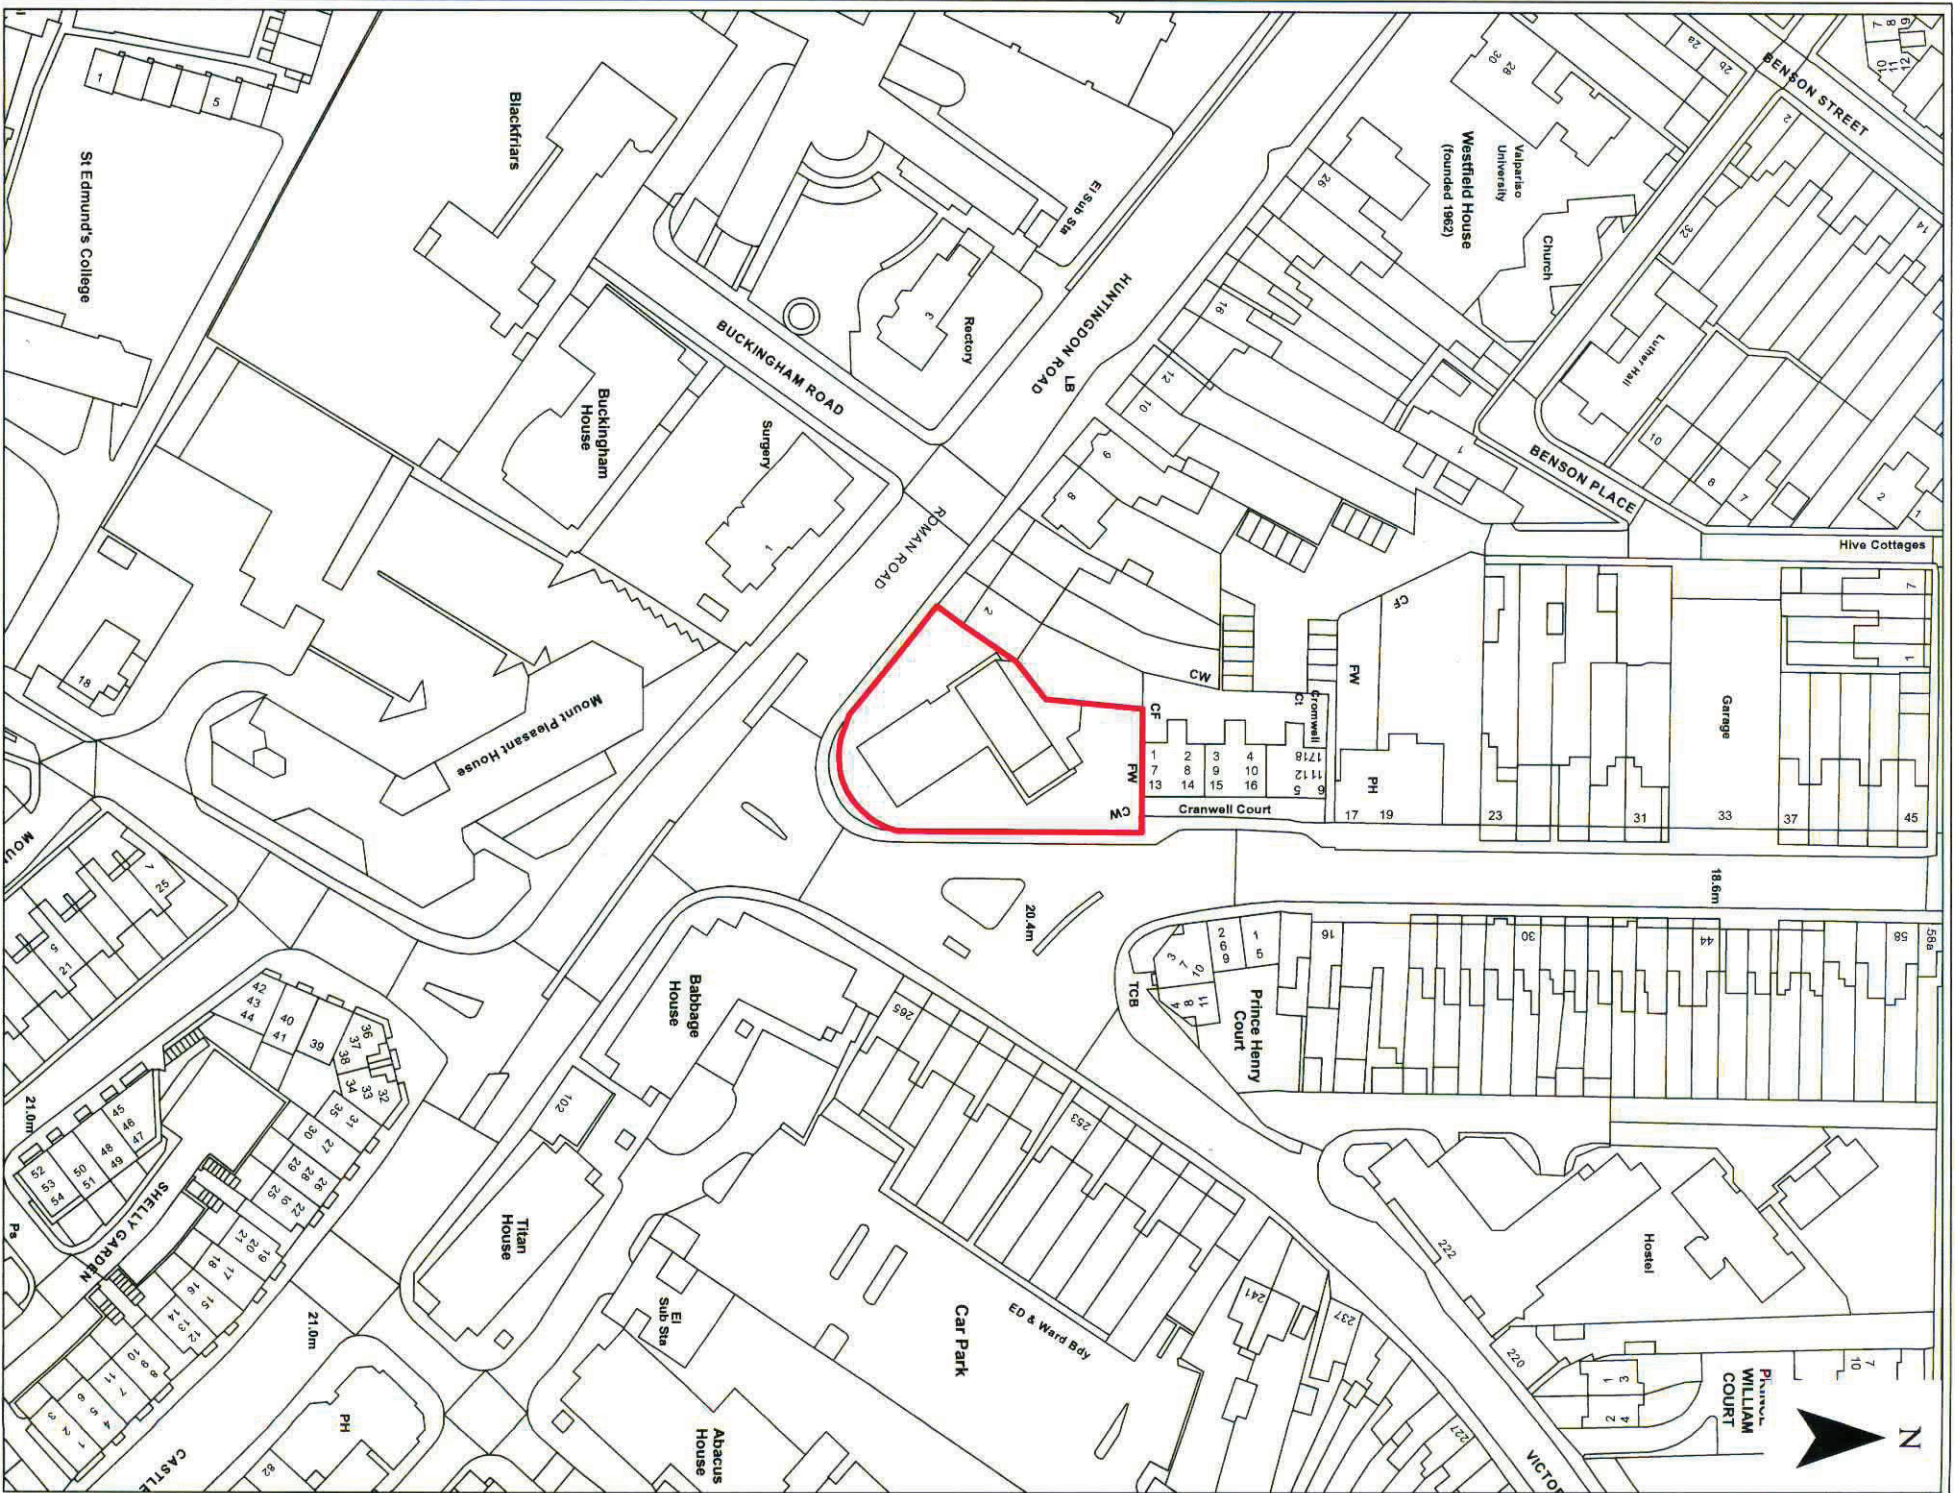

Public Document Pack

Cambridge City Council

WEST / CENTRAL AREA COMMITTEE

Supplementary Information

- 14** **PLANNING ENFORCEMENT - PLANNING CONTRAVENTION REPORT**
(Pages 1 - 2)

Former Texaco Garage Site
 Junction of Huntingdon Rd and Victoria Road

Project Location & Name: J:\Projects\ArcGIS_P\Projects\Basemap_Layout Name: ma

Date: 21st June 2011
 Produced by: Timothy Clift
 Section/Department: Information Services, Environment Dept
 Scale: 1:500

Former Texaco Garage Site Junction of Huntingdon Rd and Victoria Road

Project Location & Name: J:\Projects\ArcGIS_P\Projects\Basemap_L\Layout Name: n/a

(c) Crown copyright and database right 2011. Ordnance Survey Licence No. 100019302