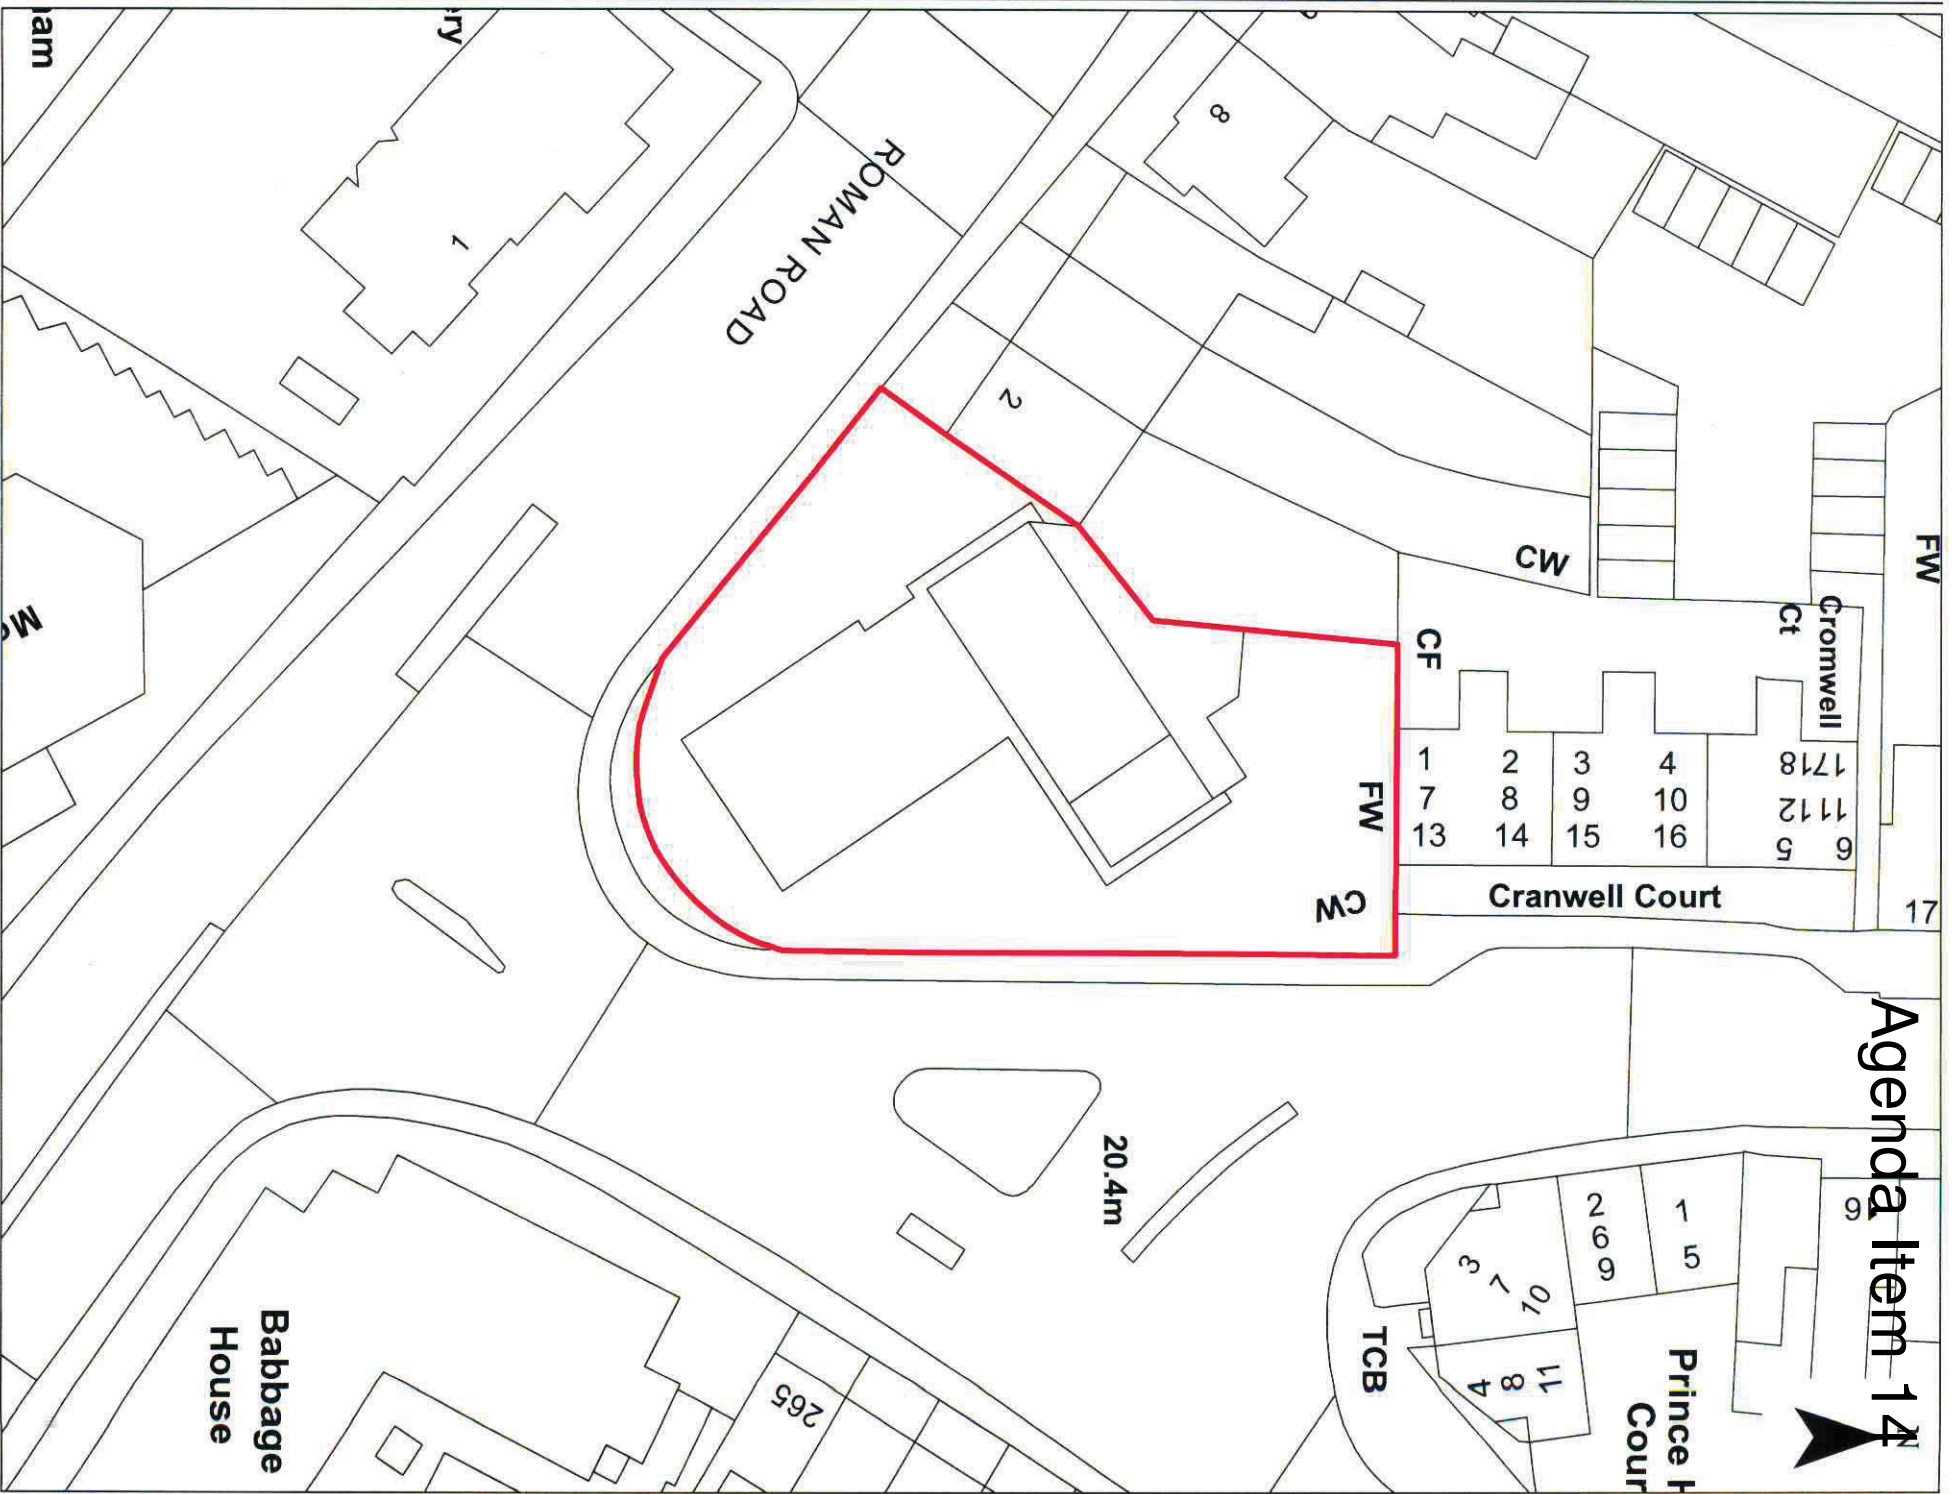

Public Document Pack

Cambridge City Council

WEST / CENTRAL AREA COMMITTEE

Supplementary Information

- 14** **PLANNING ENFORCEMENT - PLANNING CONTRAVENTION REPORT**
(Pages 1 - 2)

Former Texaco Garage Site
 Junction of Huntingdon Rd and Victoria Road

Project Location & Name: J:\Projects\ArcGIS_P\Projects\Basemap_Layout Name: ma

Date: 21st June 2011
 Produced by: Timothy Clift
 Section/Department: Information Services, Environment Dept
 Scale: 1:500

Former Texaco Garage Site Junction of Huntingdon Rd and Victoria Road

Project Location & Name: J:\Projects\ArcGIS_P\Projects\Basemap_L\Layout Name: n/a

(c) Crown copyright and database right 2011. Ordnance Survey Licence No. 100019302